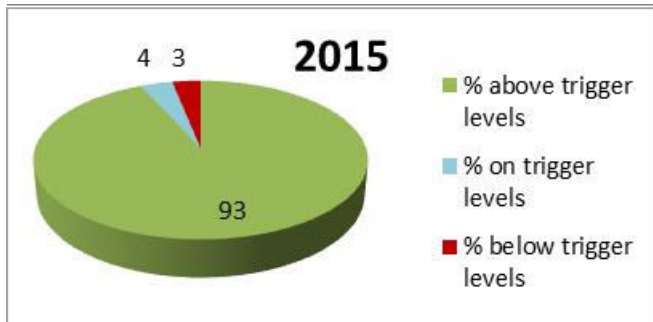

Torridge catchment aggregate data

Number of samples 2014: 3

Number of samples 2015: 4

Samples above trigger level: 7

Samples on trigger level: 0

Samples below trigger level: 0

Actual Sample Dates

24-Jul-2014