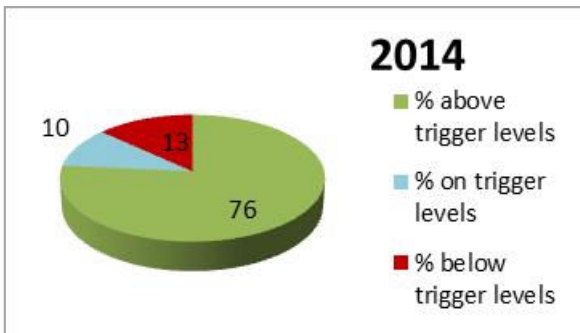

Torridge catchment aggregate data

Number of samples 2014: 3

Number of samples 2015: 4

Samples above trigger level: 7

Samples on trigger level: 0

Samples below trigger level: 0

Actual Sample Dates

24-Jul-2014

28-Aug-2014

29-Sep-2014

22-Apr-2015

20-May-2015

24-Jun-2015

21-Jul-2015