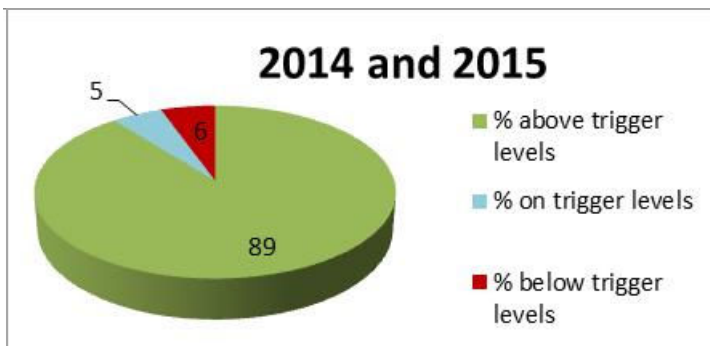

Torridge catchment aggregate data

Number of samples 2014: 3

Number of samples 2015: 4

Samples above trigger level: 7

Samples on trigger level: 0

Samples below trigger level: 0

Actual Sample Dates

24-Jul-2014

28-Aug-2014

29-Sep-2014

22-Apr-2015

20-May-2015

24-Jun-2015

21-Jul-2015